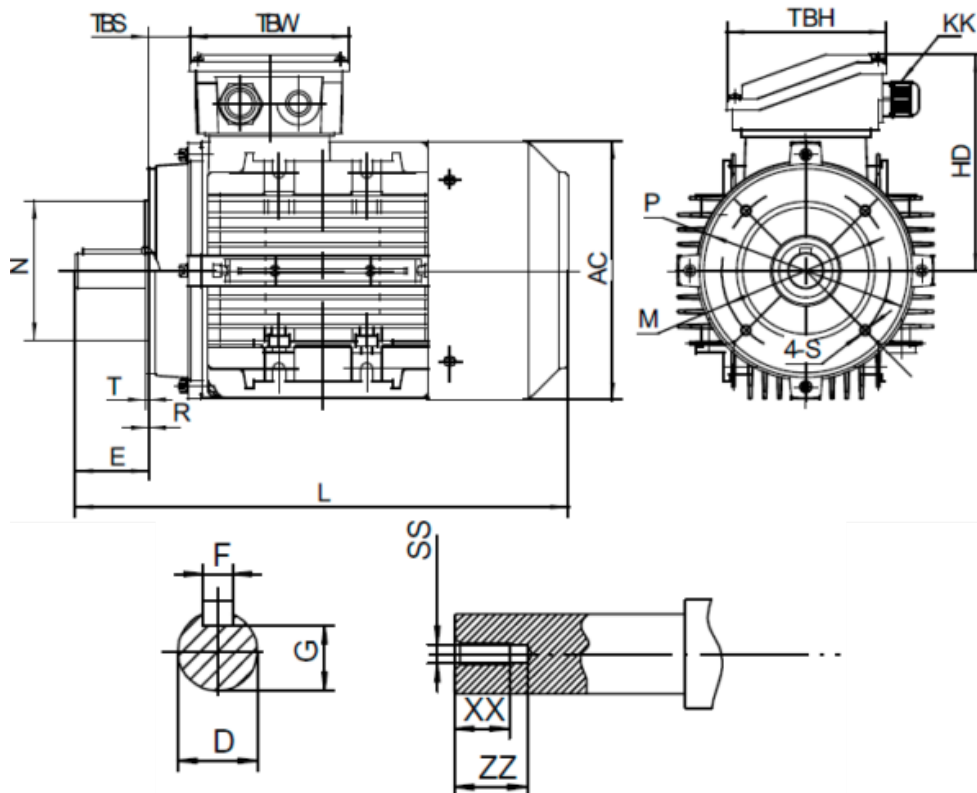

# Data Sheet

Article number: 25180011041540

Description: Kleedrive T3A 90S-4 1.1kw 1400 rpm UL/CSA  
3x230/400V 50 HZ IP55 B14 Eff=84,1%

## Measures

AA = 176	L = 313/338	TBH = 109
AC = Ø177	M = Ø115	TBS = 28.5
AD = 235	N = Ø95	TBW = 109
D = Ø24	P = Ø140	XX = 19
E = 50	R = 0	ZZ = 25
F = 8	S = M8	
G = 20	SS = M8	
HD = 145	T = 3	